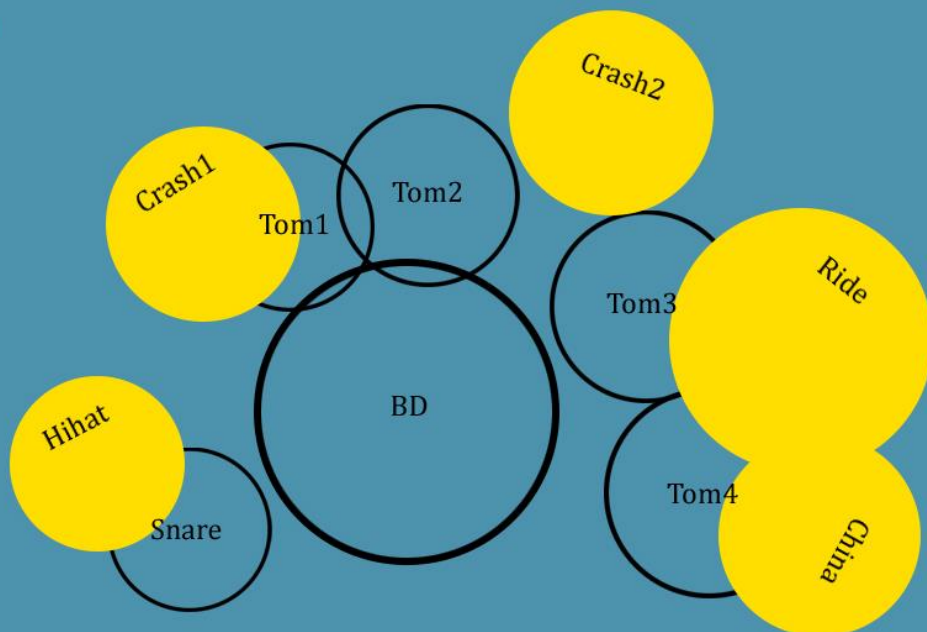

Drums Rider

Bezeichnung Drumset: Sonor Select Force Stage S

Toms:

- Tom1: 10"x6,5" Tom Tom
- Tom2: 12"x7" Tom Tom
- Tom3: 14"x12" Floor Tom
- Tom4: 16"x14" Floor Tom
- BD: 22"x20" (ohne Tom Mount)

Cymbals:

- Hihat: 14" K-Serie Hi-Hat
- Crash1: 16" K-Serie Dark Thin Crash
- Crash2: 18" Meinl Crash
- China: 18" Meinl China
- Snare: 14"x6,5" Snare Drum
- Ride: 20" K-Serie Ride

Additional hardware:

- HiHat-Ständer
- Snare-Ständer
- 4x Mini Boom Ständer
- DW Doppel-Fußmaschine
- 2x MC 276 Multi Klammern
- 2x TA 278 Tomarm

1,6 x 2,0m